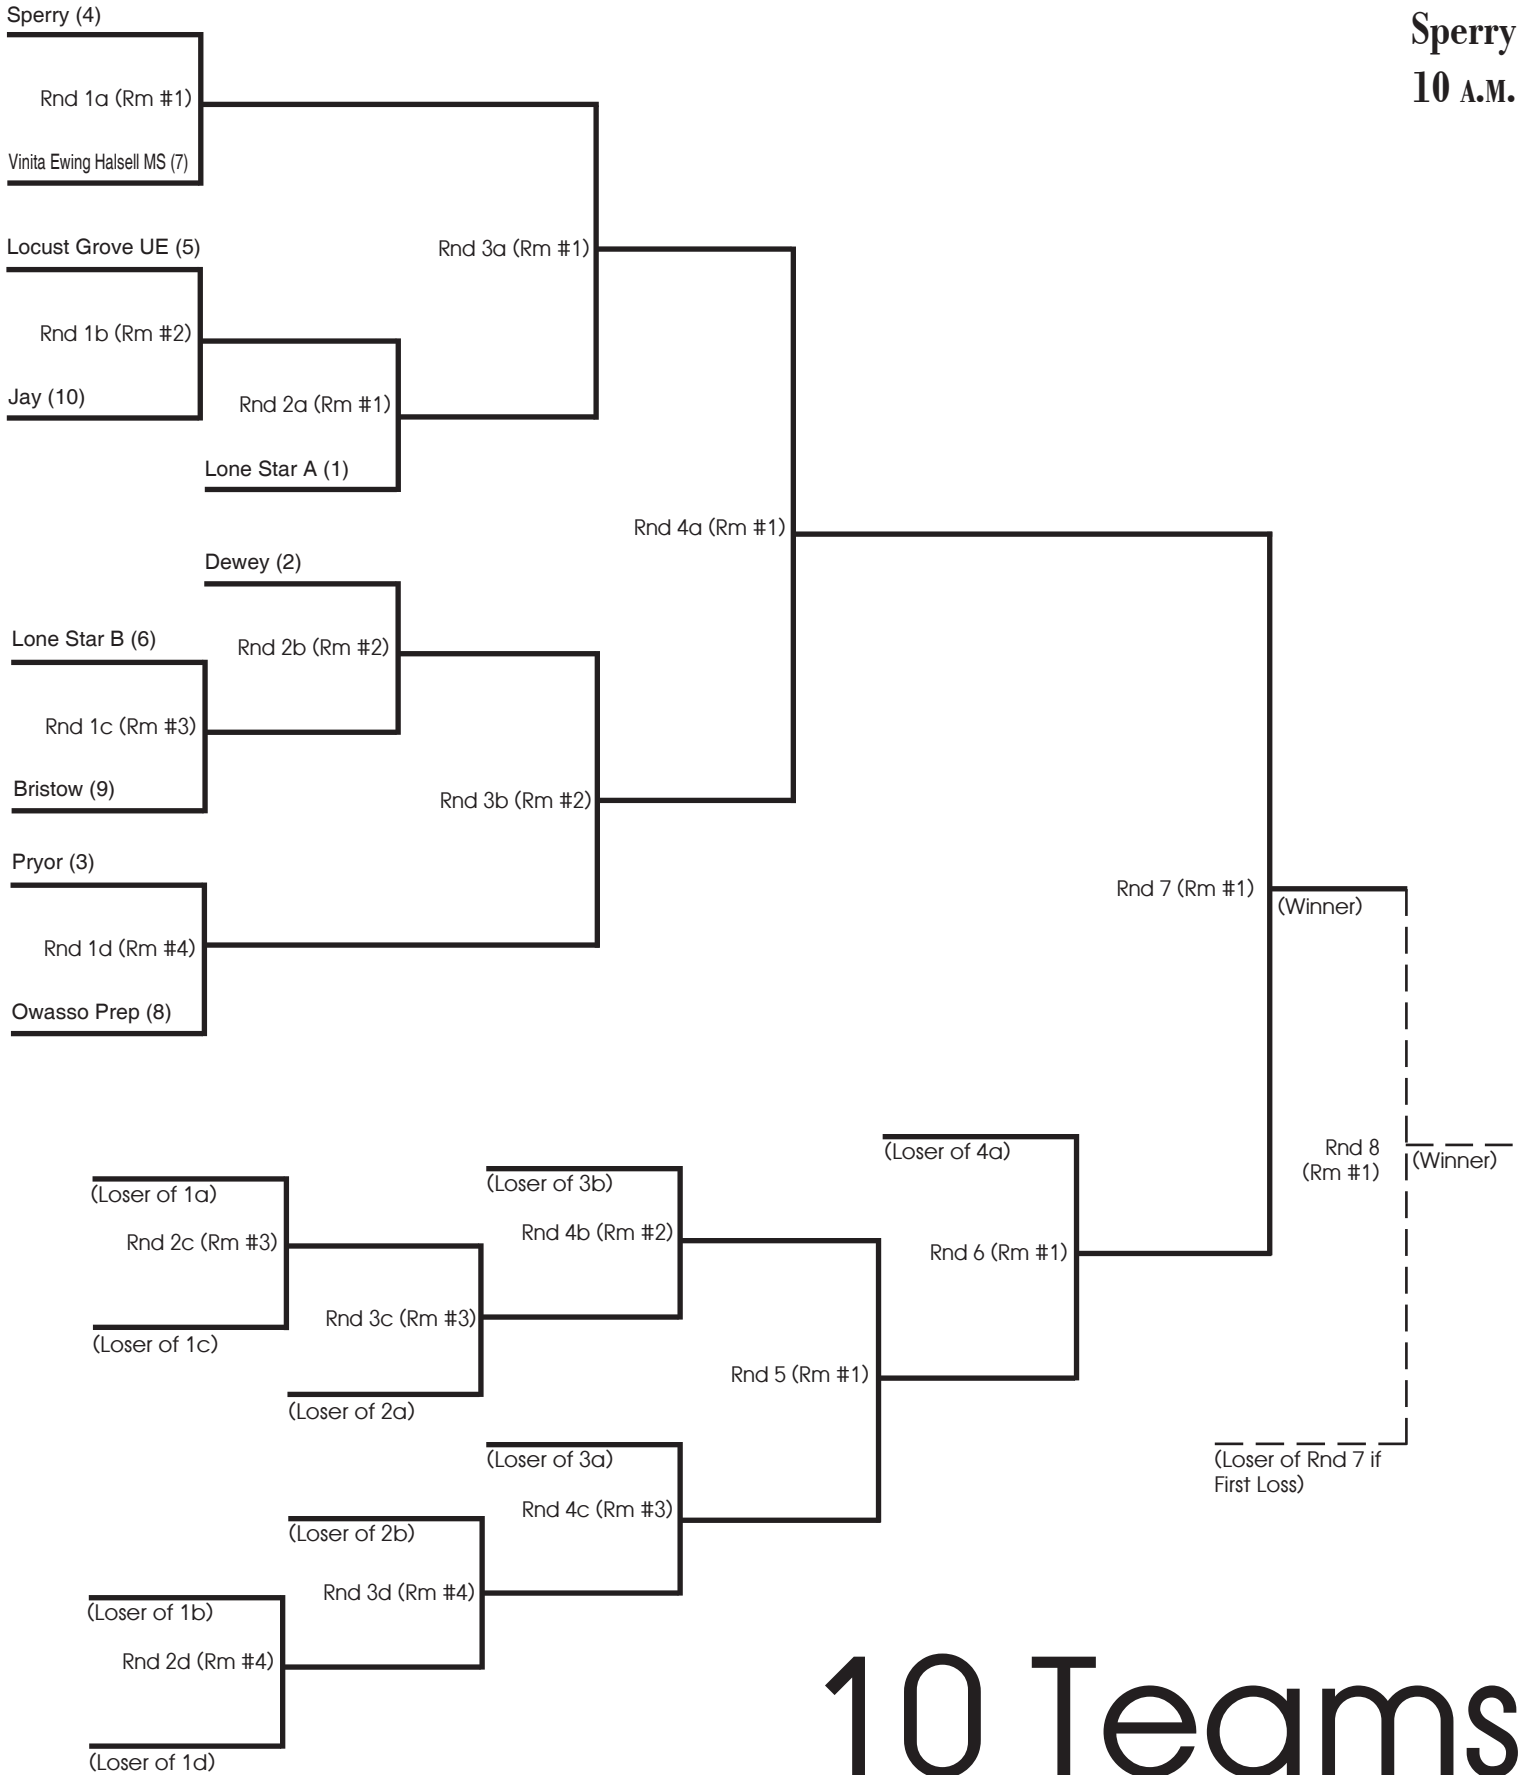

Oklahoma Junior Academic Bowl Association

Classes C&D Grades 6&7 Region A

February 8, 2025

Sperry
10 A.M.

10 Teams