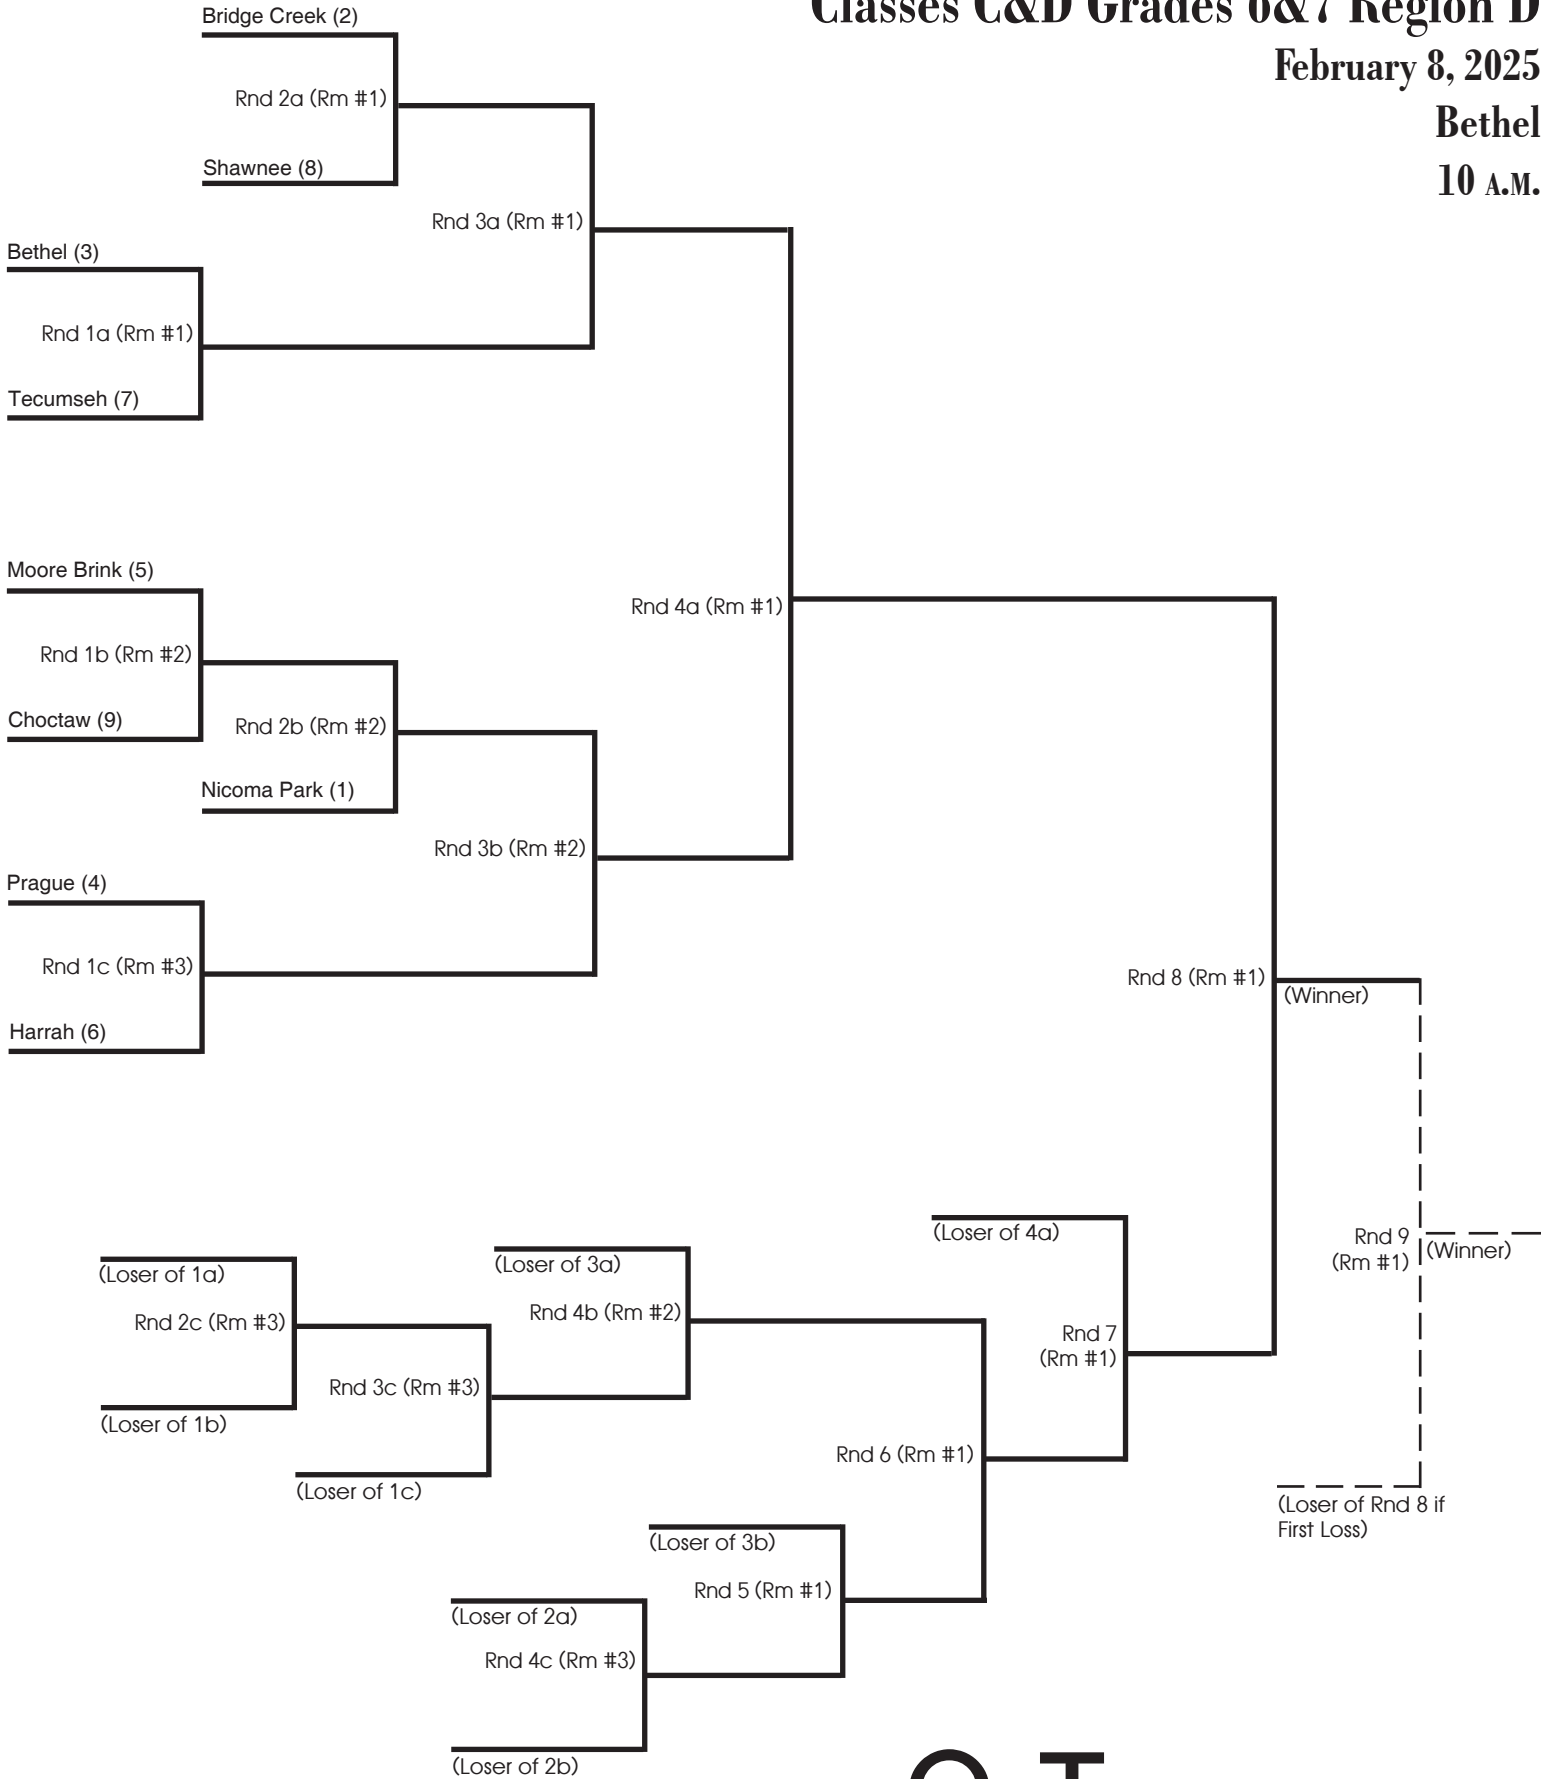

Poteau 7<sup>th</sup> & 8<sup>th</sup>

10 A.M.

4 Teams

Oklahoma Junior Academic Bowl Association

Classes C&D Grades 6&7 Region C

February 8, 2025

Lawton Central

10 A.M.

10 Teams

Oklahoma Junior Academic Bowl Association

Classes C&D Grades 6&7 Region D

February 8, 2025

Bethel

10 A.M.

9 Teams

Oklahoma Junior Academic Bowl Association