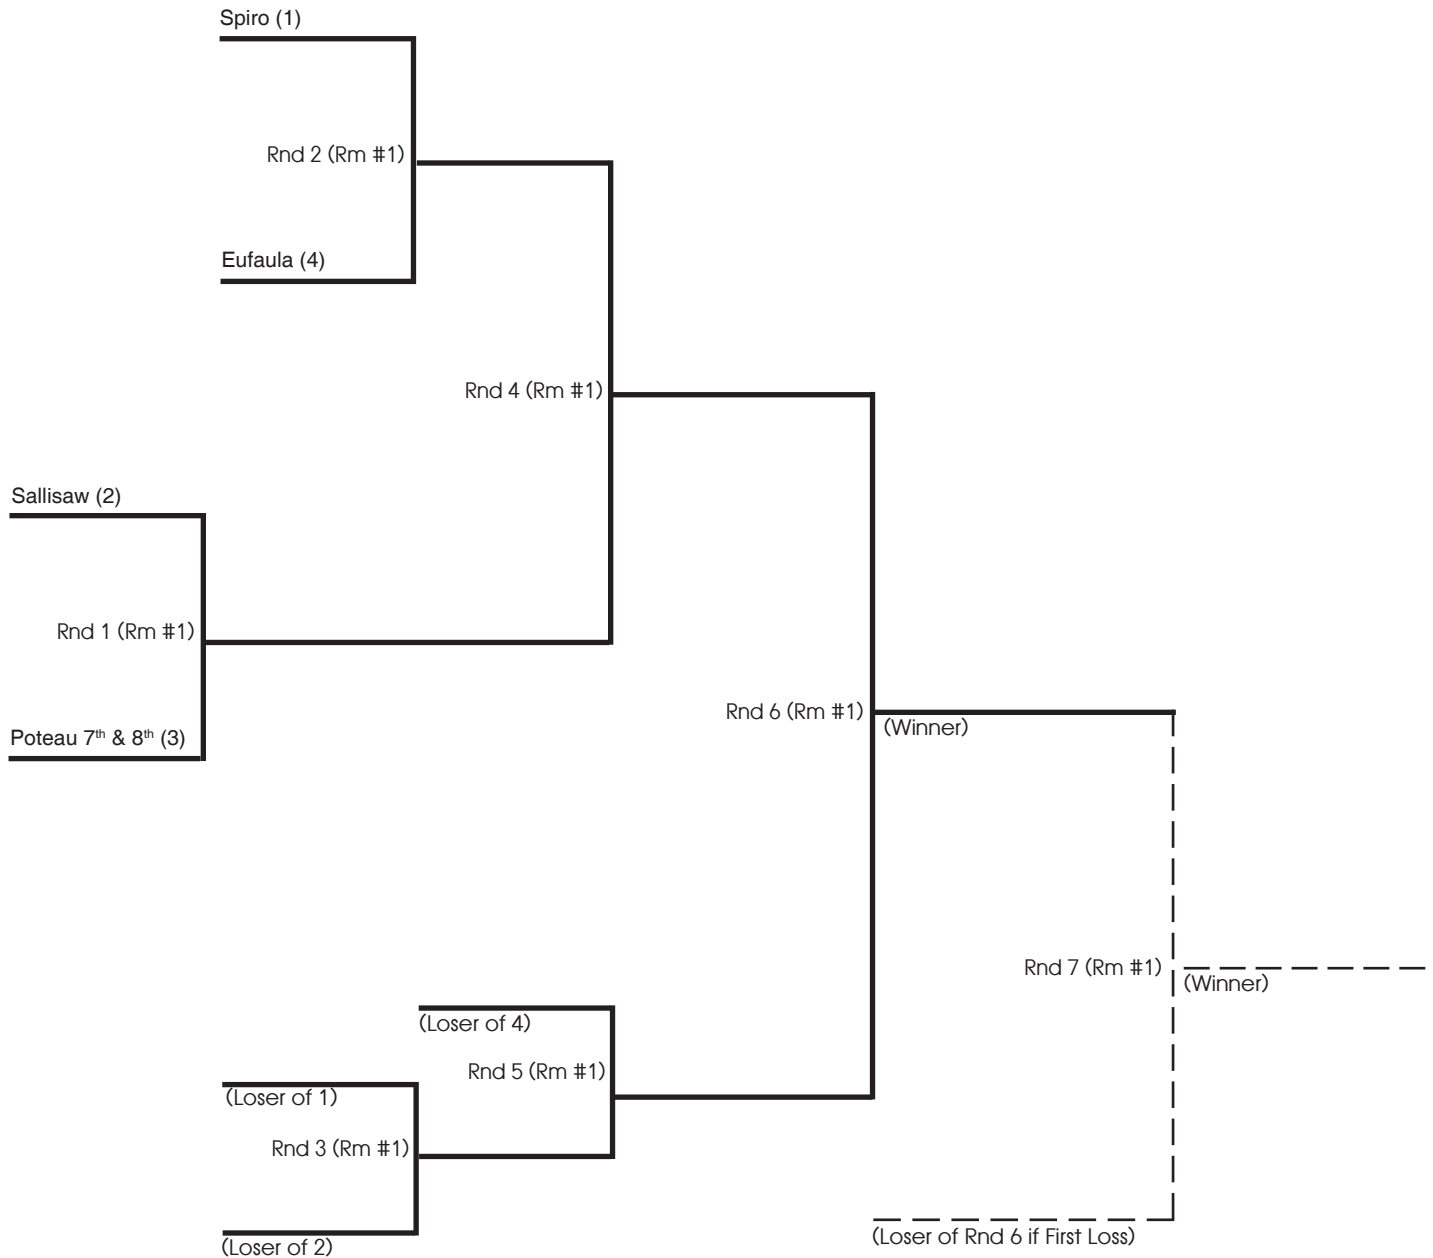

Oklahoma Junior Academic Bowl Association

Classes C&D Grades 6&7 Region A

February 8, 2025

Sperry  
10 A.M.

10 Teams

Oklahoma Junior Academic Bowl Association

Classes C&D Grades 6&7 Region B

February 8, 2025

Poteau 7<sup>th</sup> & 8<sup>th</sup>

10 A.M.

4 Teams

Oklahoma Junior Academic Bowl Association

Classes C&D Grades 6&7 Region C

February 8, 2025

Lawton Central

10 A.M.