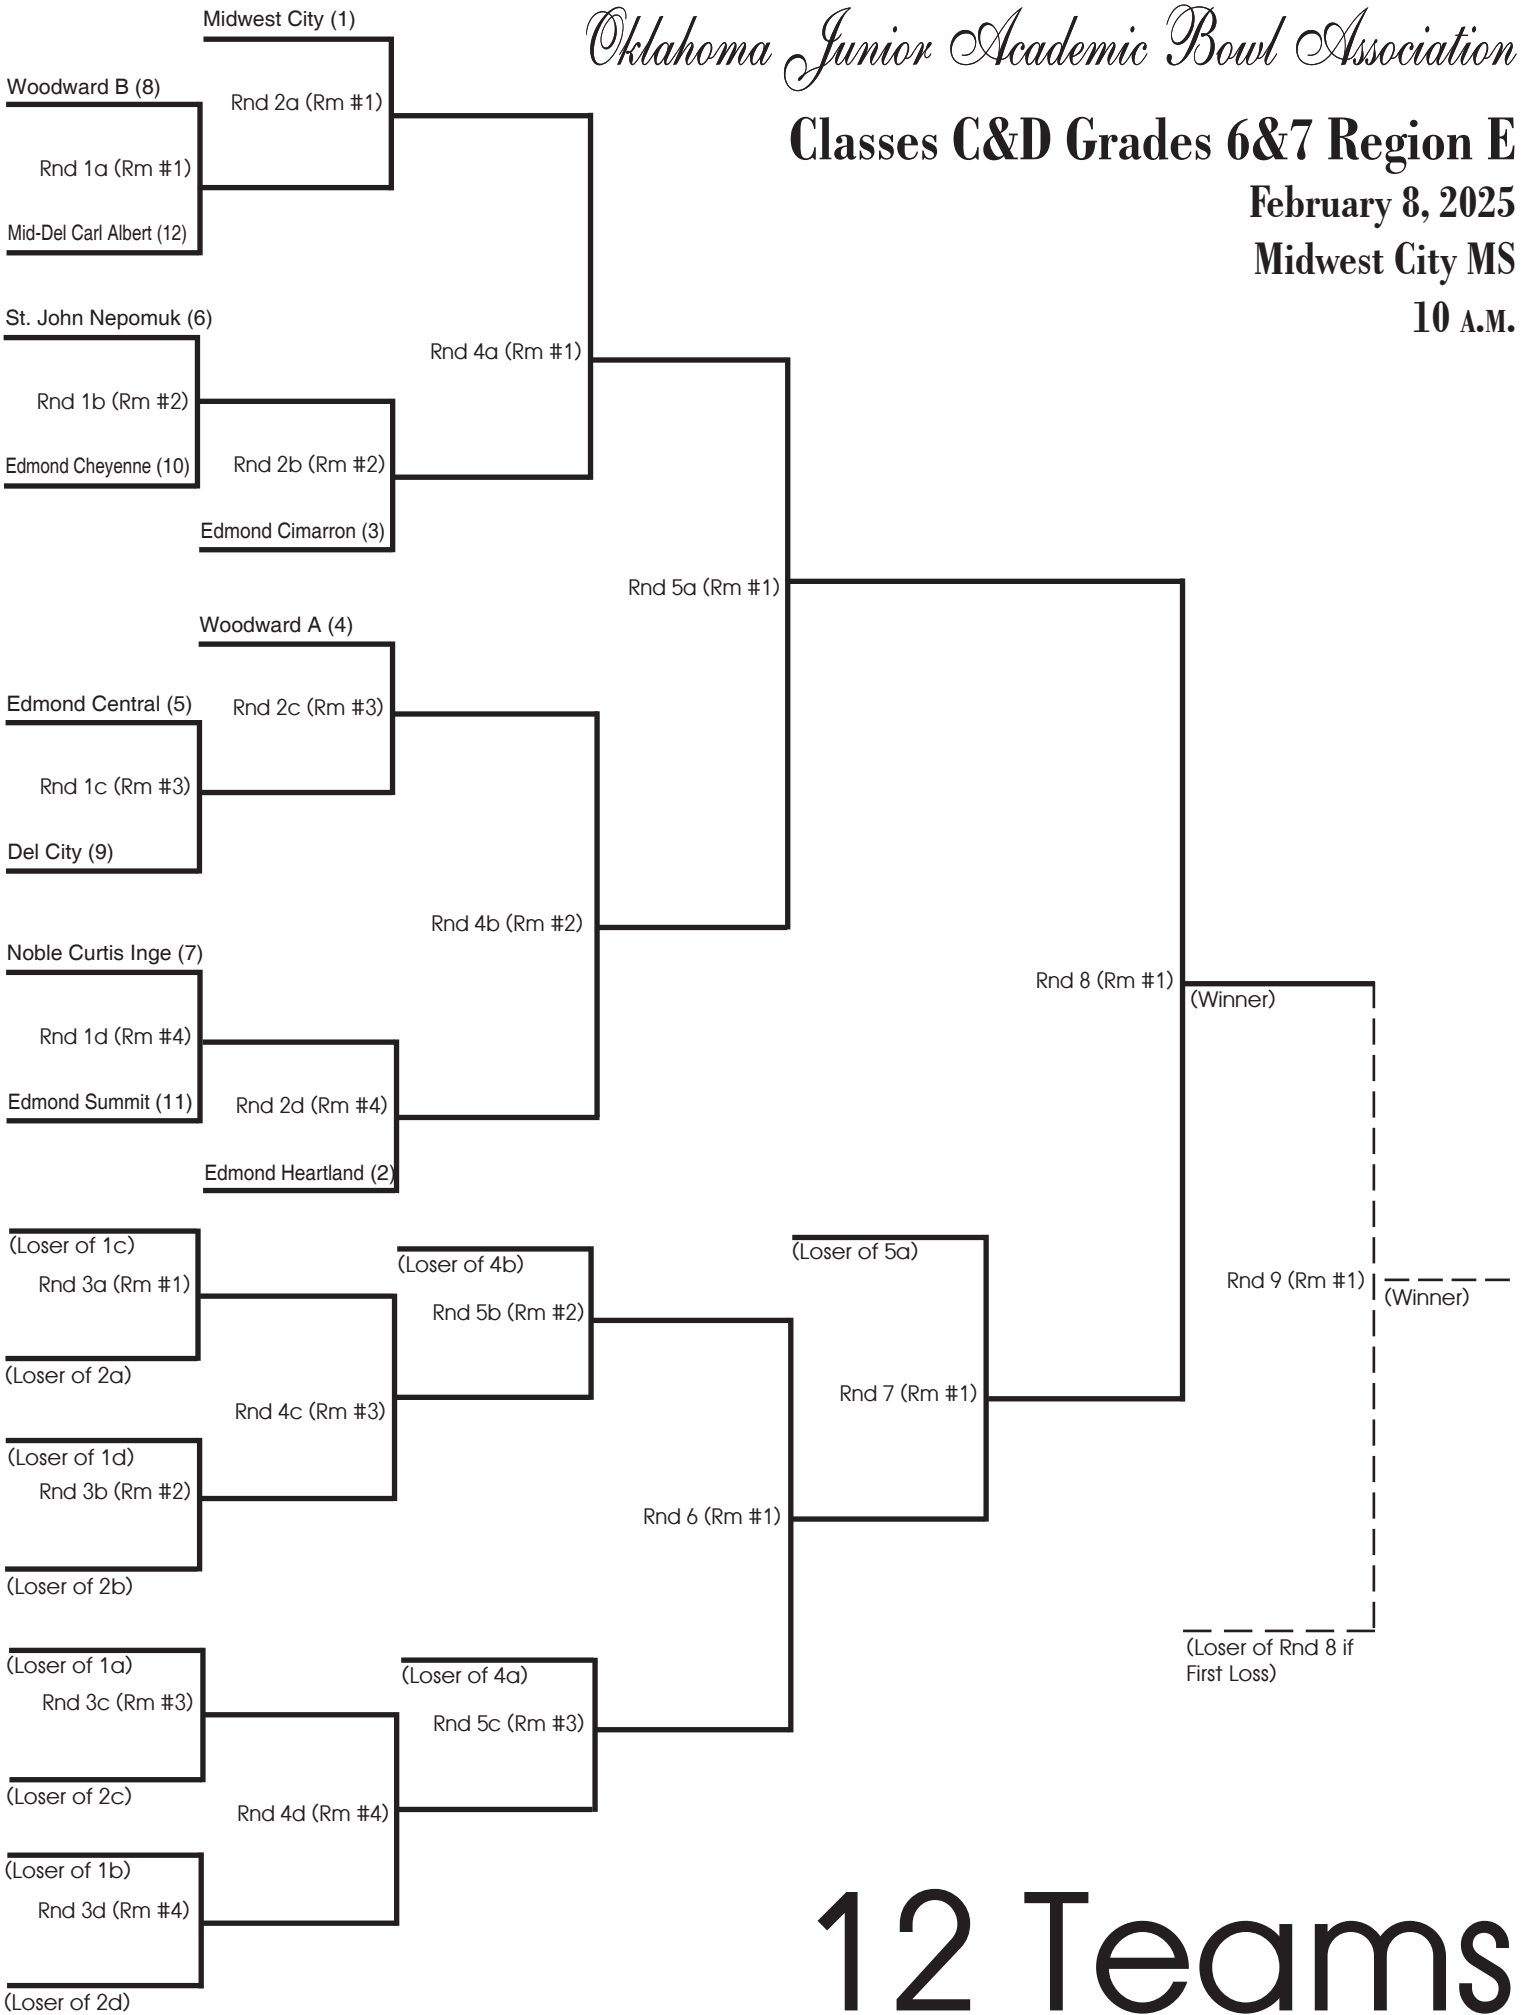

Oklahoma Junior Academic Bowl Association

Classes C&D Grades 6&7 Region E

February 8, 2025

Midwest City MS

10 A.M.

12 Teams