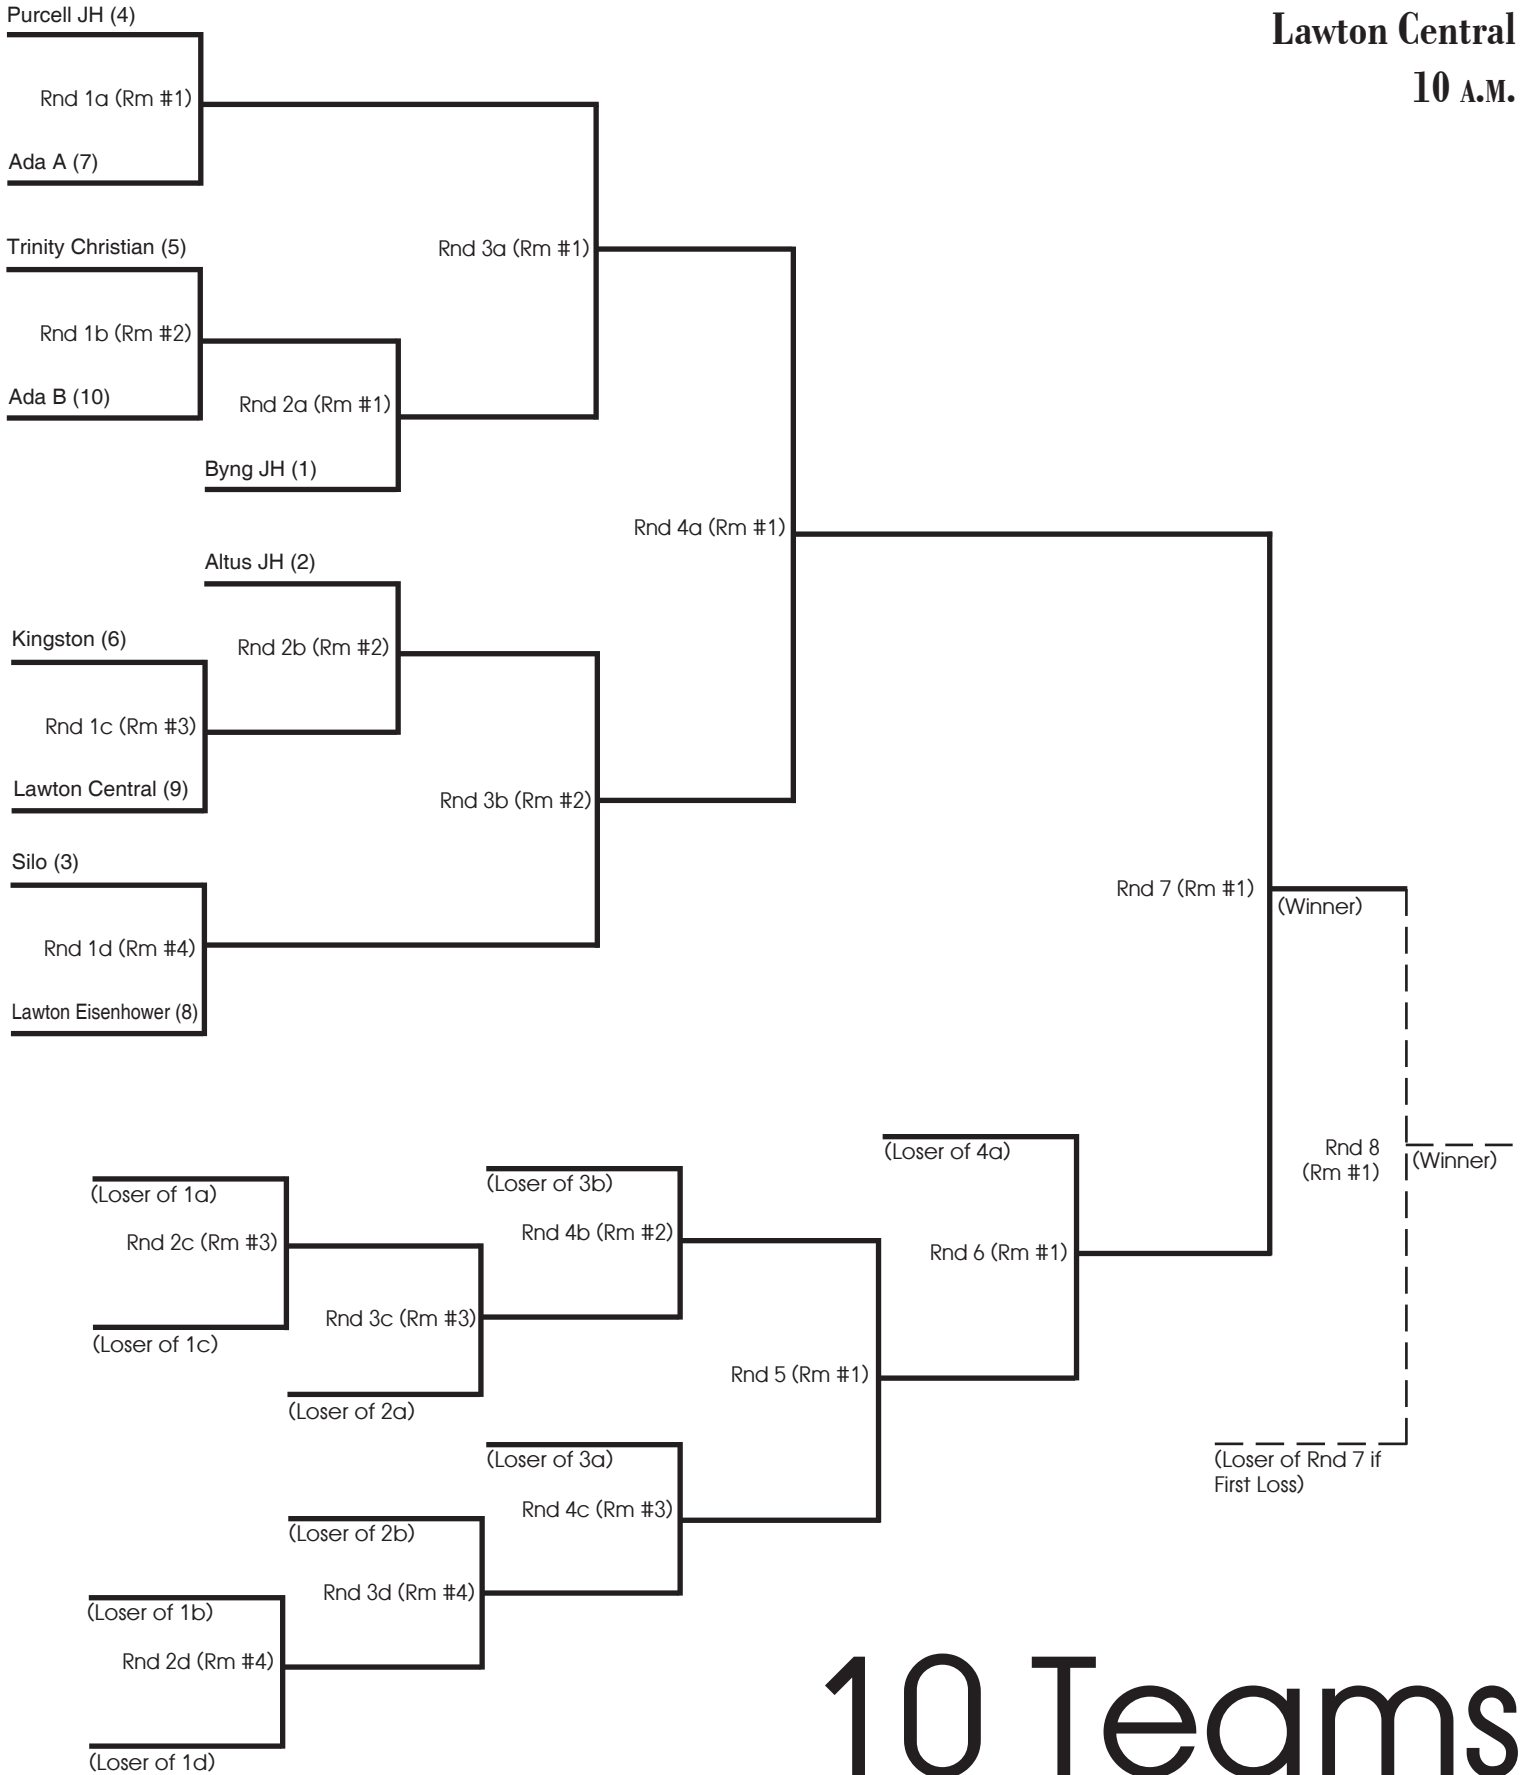

Poteau 7<sup>th</sup> & 8<sup>th</sup>

10 A.M.

4 Teams

Oklahoma Junior Academic Bowl Association

Classes C&D Grades 6&7 Region C

February 8, 2025

Lawton Central

10 A.M.